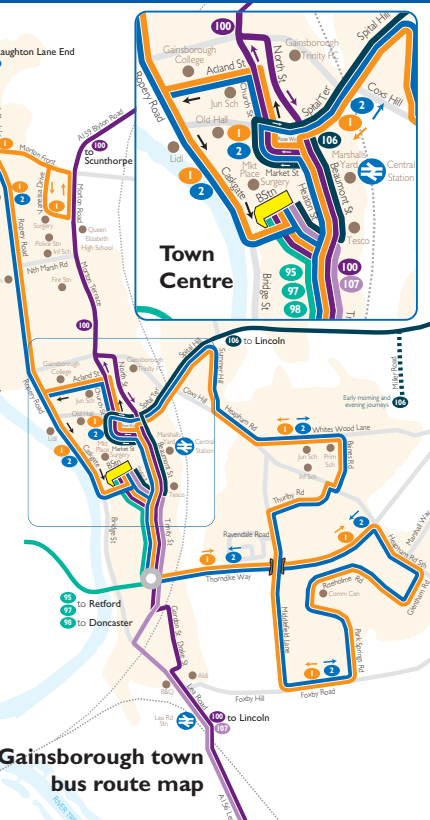

Trains marked * call at Damall, Woodhouse, Kiveton Bridge, Kiveton Park, Shireoaks
• call at Kiveton Bridge, Kiveton Park
▪ call at Woodhouse, Kiveton Bridge, Kiveton Park, Shireoaks

Lincoln	1014*	1114*	1214*	1314*	1414*	1512*	1612*	1715*	1812*	1919*	2017*	2120*	2151*
Saxilby	1023	1123	1223	1323	1423	1521	1621	1724	1823	1928	2026	2129	2200
Gainsborough Lea Road	1035	1135	1235	1335	1435	1533	1633	1736	1837	1940	2038	2141	2212
Retford	1050	1150	1250	1350	1450	1548	1648	1751	1852	1955	2053	2156	2227
Workshop	1102	1202	1302	1402									

route number	1	2	1	2	1	2
Bus Station	1705	1735	1805			
Newlands	--	1741	--			
Ravendale Road	--	1747	--			
Middlefield Lane	--	1749	--			
Marshall Way	1711	1753	1811			
Ravendale Road	1719	--	1819			
Newlands	1723	--	1823			
Bus Station	1729	1759	1829			

On Schooldays this journey serves Gainsborough Academy at 0807 and Queen Elizabeth High School at 0838

Journeys continue from the bus station to Park Springs see timetable above

Monday to Saturday except Bank Holidays

route number	106	106	106	106	106
Gainsborough Bus Stn	1540	1545	1807	1847	1929
Miller Road	1522	1522	1814	1854	1936
Corringham	1555	1555	--	--	--
Saxilby High Street	1624	1624	--	--	--
Lincoln	1647	1647	--	--	--